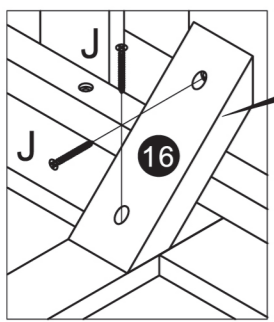

140x200cm Bed

EXPLODED VIEW

HARDWARE

A x12  M6 x90mm	B x8 	C x16  Ø6 x90mm	D x210  Ø8 x30mm	E x3  M6 x140mm
F x10 	G x10 	H x10 	I x6  M6 x30mm	J x60  Ø4 x30mm
K x2 	L x2 	M x2 	N x4  Ø6 x80mm	O x2 
P x6  Ø7x50mm				

TOOLS

Ruler - Use this ruler to help correctly identify the screws

01

02

19

NO HANGING

17

N x4

 Ø6 x80mm
 L x1

03

D x48

 Ø8 x30mm

18

J x4

 Ø4 x30mm

04

D x120

 Ø8 x30mm

P.:06

P.:11

09

L x1 	A x8 M6 x90mm 	B x8 	C x4 Ø6 x90mm 
---	---	---	---

10

P x4 Ø7x50mm 	G x4 Ø8 x30mm 
--	---