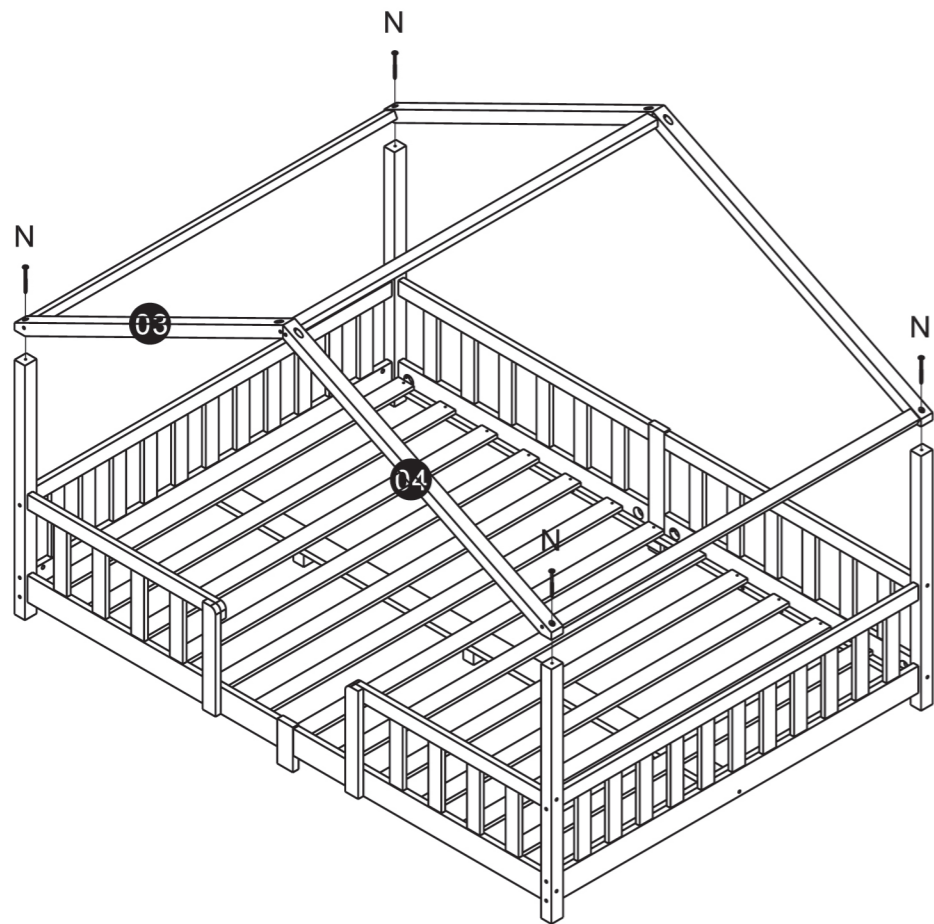

140x200cm Bed

EXPLODED VIEW

HARDWARE

A x12  M6 x90mm	B x8 	C x16  Ø6 x90mm	D x210  Ø8 x30mm	E x3  M6 x140mm
F x10 	G x10 	H x10 	I x6  M6 x30mm	J x60  Ø4 x30mm
K x2 	L x2 	M x2 	N x4  Ø6 x80mm	O x2 
P x6  Ø7x50mm				

TOOLS

Ruler - Use this ruler to help correctly identify the screws

01

02

19

NO HANGING

17

N x4

 Ø6 x80mm
 L x1

03

D x48

 Ø8 x30mm

18

J x4

 Ø4 x30mm

04

D x120

 Ø8 x30mm

P.:06

P.:11

09

L x1 	A x8 M6 x90mm 	B x8 	C x4 Ø6 x90mm 
---	---	---	---

10

P x4 Ø7x50mm 	G x4 Ø8 x30mm 
--	---