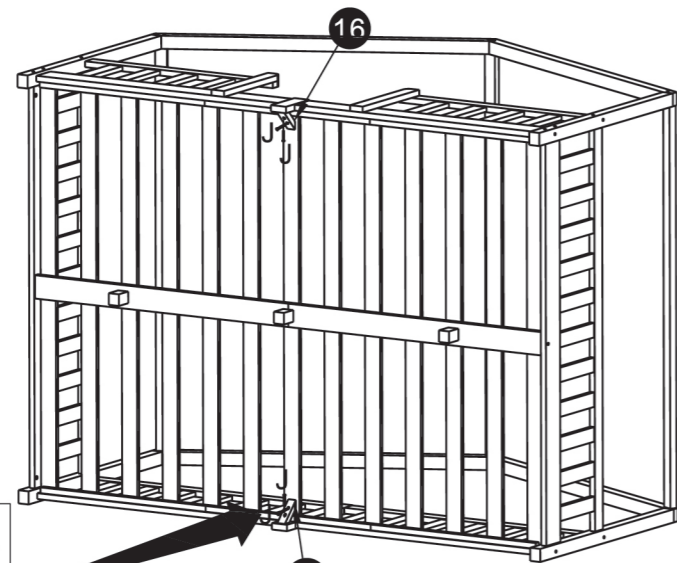

140x200cm Bed

EXPLODED VIEW

HARDWARE

A x12  M6 x90mm	B x8 	C x16  Ø6 x90mm	D x210  Ø8 x30mm	E x3  M6 x140mm
F x10 	G x10 	H x10 	I x6  M6 x30mm	J x60  Ø4 x30mm
K x2 	L x2 	M x2 	N x4  Ø6 x80mm	O x2 
P x6  Ø7x50mm				

TOOLS

Ruler - Use this ruler to help correctly identify the screws

01

02

19

NO HANGING

17

N x4

 Ø6 x80mm
 L x1

03

D x48

 Ø8 x30mm

18

J x4

 Ø4 x30mm

04

D x120

 Ø8 x30mm

P.:06

P.:11

09

L x1 	A x8 M6 x90mm 	B x8 	C x4 Ø6 x90mm 
---	---	---	---

10

P x4 Ø7x50mm 	G x4 Ø8 x30mm 
--	---