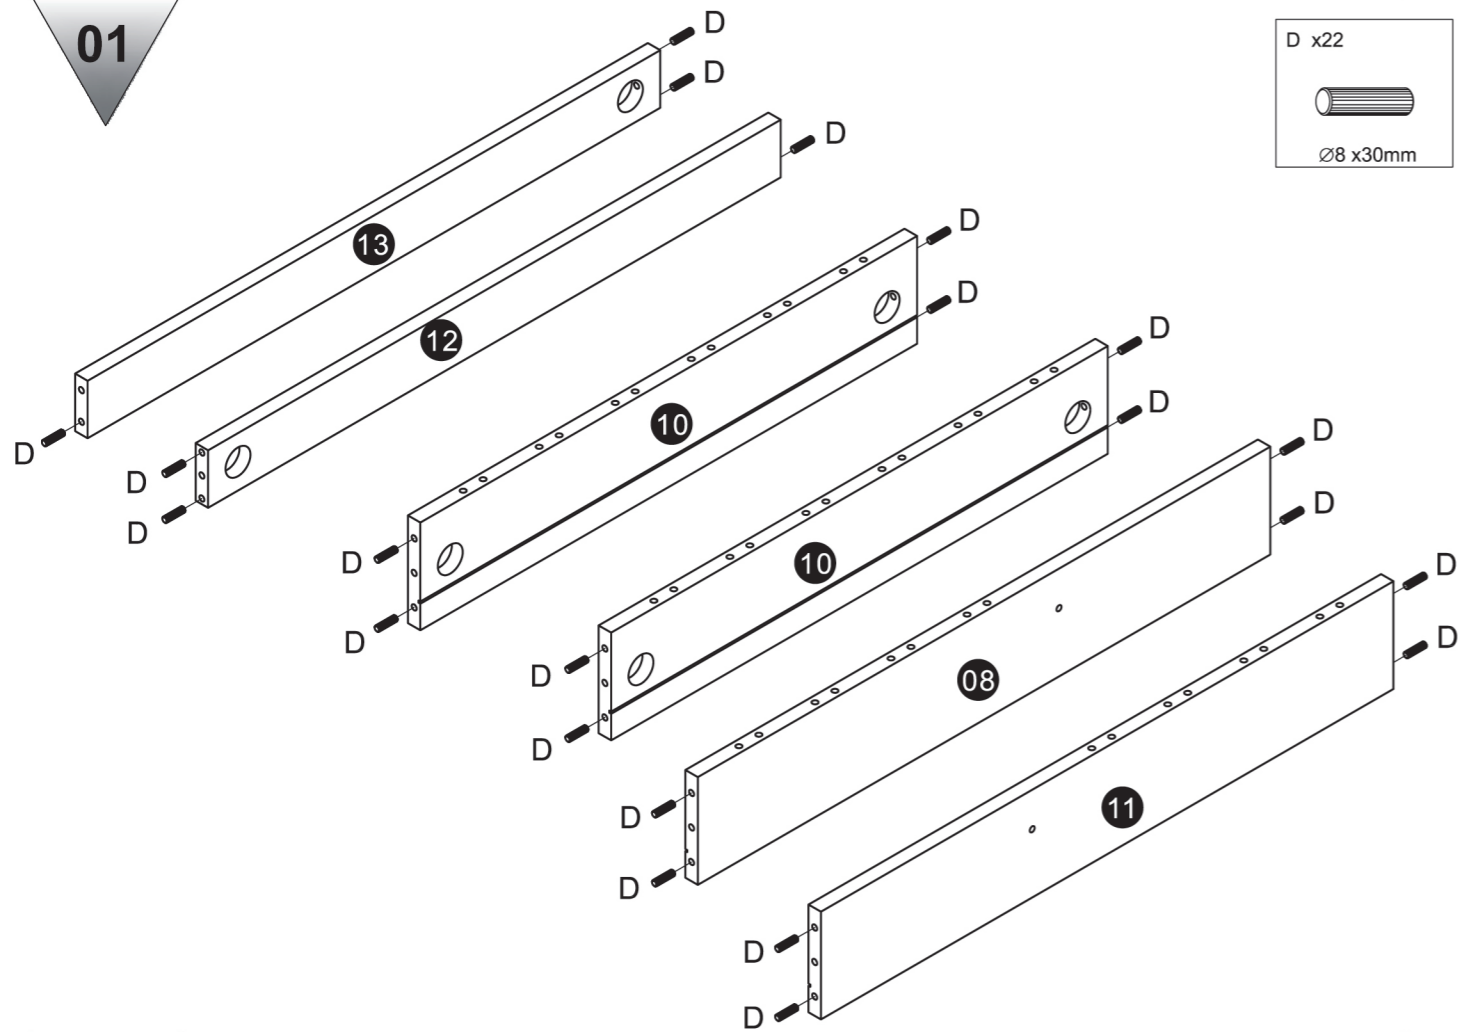

140x200cm Bed

EXPLODED VIEW

HARDWARE

A x12  M6 x90mm	B x8 	C x16  Ø6 x90mm	D x210  Ø8 x30mm	E x3  M6 x140mm
F x10 	G x10 	H x10 	I x6  M6 x30mm	J x60  Ø4 x30mm
K x2 	L x2 	M x2 	N x4  Ø6 x80mm	O x2 
P x6  Ø7x50mm				

TOOLS

Ruler - Use this ruler to help correctly identify the screws

01

02

19

NO HANGING

17

N x4

 Ø6 x80mm
 L x1

03

D x48

 Ø8 x30mm

18

J x4

 Ø4 x30mm

04

D x120

 Ø8 x30mm

P.:06

P.:11

09

L x1 	A x8 M6 x90mm 	B x8 	C x4 Ø6 x90mm 
---	---	---	---

10

P x4 Ø7x50mm 	G x4 Ø8 x30mm 
--	---