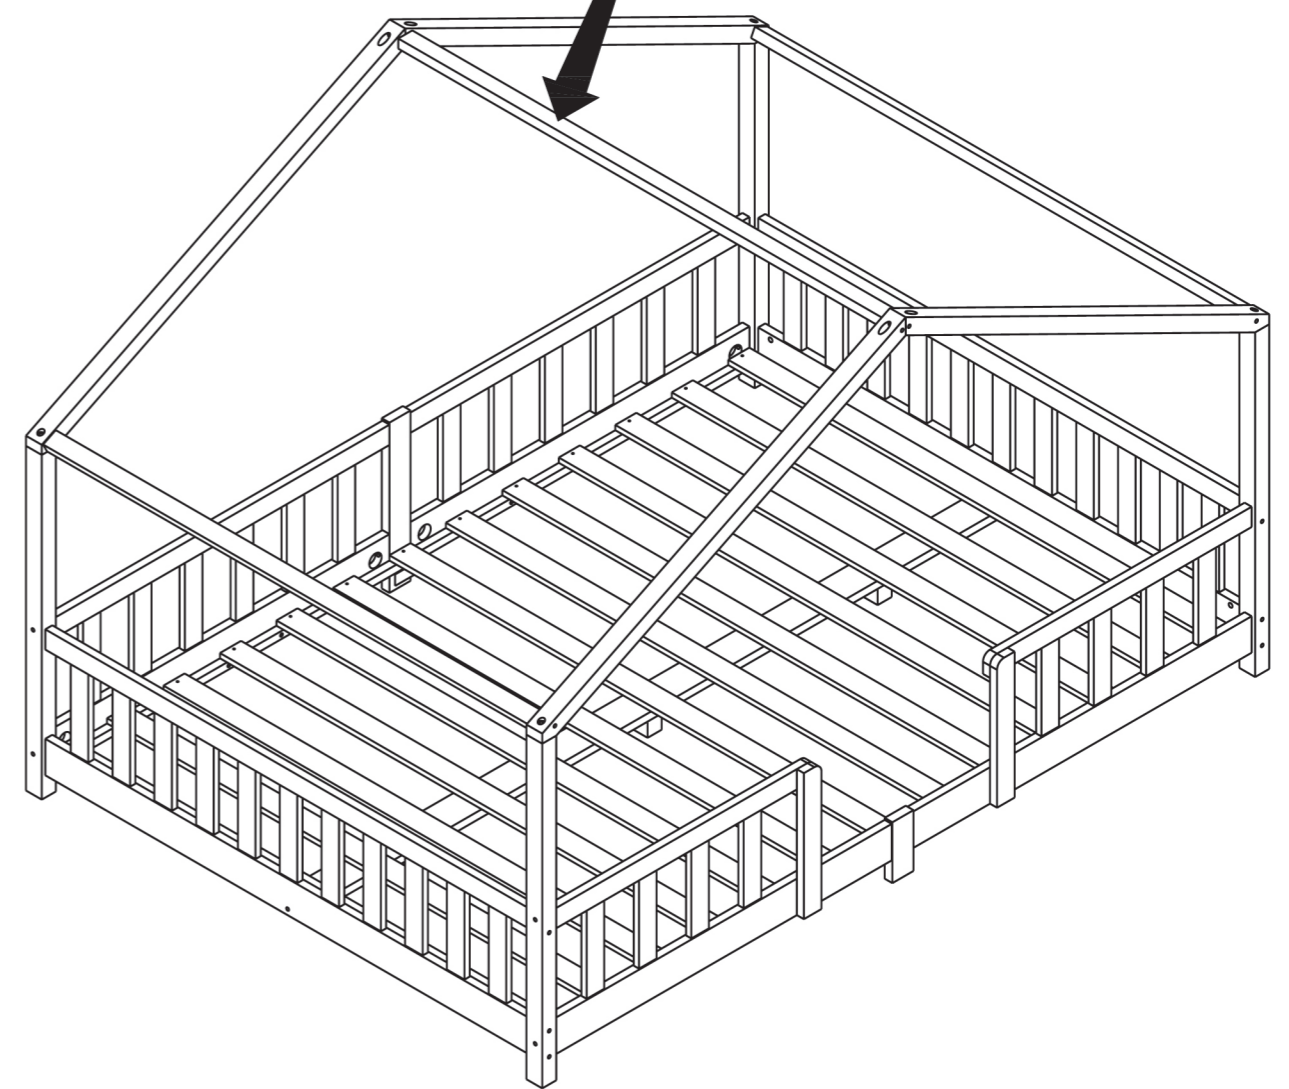

140x200cm Bed

EXPLODED VIEW

HARDWARE

A x12  M6 x90mm	B x8 	C x16  Ø6 x90mm	D x210  Ø8 x30mm	E x3  M6 x140mm
F x10 	G x10 	H x10 	I x6  M6 x30mm	J x60  Ø4 x30mm
K x2 	L x2 	M x2 	N x4  Ø6 x80mm	O x2 
P x6  Ø7x50mm				

TOOLS

Ruler - Use this ruler to help correctly identify the screws

01

02

19

NO HANGING

17

N x4

 Ø6 x80mm
 L x1

03

D x48

 Ø8 x30mm

18

J x4

 Ø4 x30mm

04