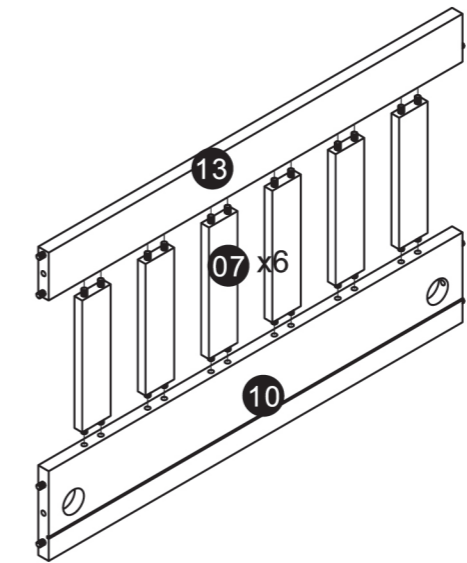

140x200cm Bed

EXPLODED VIEW

HARDWARE

A x12  M6 x90mm	B x8 	C x16  Ø6 x90mm	D x210  Ø8 x30mm	E x3  M6 x140mm
F x10 	G x10 	H x10 	I x6  M6 x30mm	J x60  Ø4 x30mm
K x2 	L x2 	M x2 	N x4  Ø6 x80mm	O x2 
P x6  Ø7x50mm				

TOOLS

Ruler - Use this ruler to help correctly identify the screws

01

02

19

NO HANGING

17

N x4

 Ø6 x80mm
 L x1

03

D x48

 Ø8 x30mm

18

J x4

 Ø4 x30mm

04

D x120

 Ø8 x30mm

P.:06

P.:11

09

L x1 	A x8 M6 x90mm 	B x8 	C x4 Ø6 x90mm 
---	---	---	---

10

P x4 Ø7x50mm 	G x4 Ø8 x30mm 
--	---