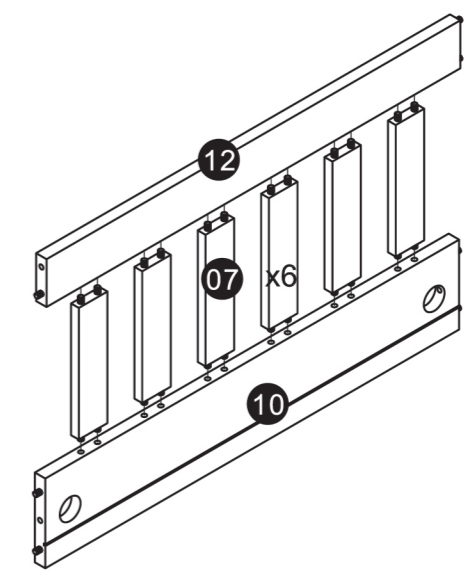

140x200cm Bed

EXPLODED VIEW

HARDWARE

A x12  M6 x90mm	B x8 	C x16  Ø6 x90mm	D x210  Ø8 x30mm	E x3  M6 x140mm
F x10 	G x10 	H x10 	I x6  M6 x30mm	J x60  Ø4 x30mm
K x2 	L x2 	M x2 	N x4  Ø6 x80mm	O x2 
P x6  Ø7x50mm				

TOOLS

Ruler - Use this ruler to help correctly identify the screws

01

02

19

NO HANGING

17

N x4

 Ø6 x80mm
 L x1

03

D x48

 Ø8 x30mm

18

J x4

 Ø4 x30mm

04

D x120

 Ø8 x30mm

P.:06

P.:11

09

L x1 	A x8 M6 x90mm 	B x8 	C x4 Ø6 x90mm 
---	---	---	---

10

P x4 Ø7x50mm 	G x4 Ø8 x30mm 
--	---