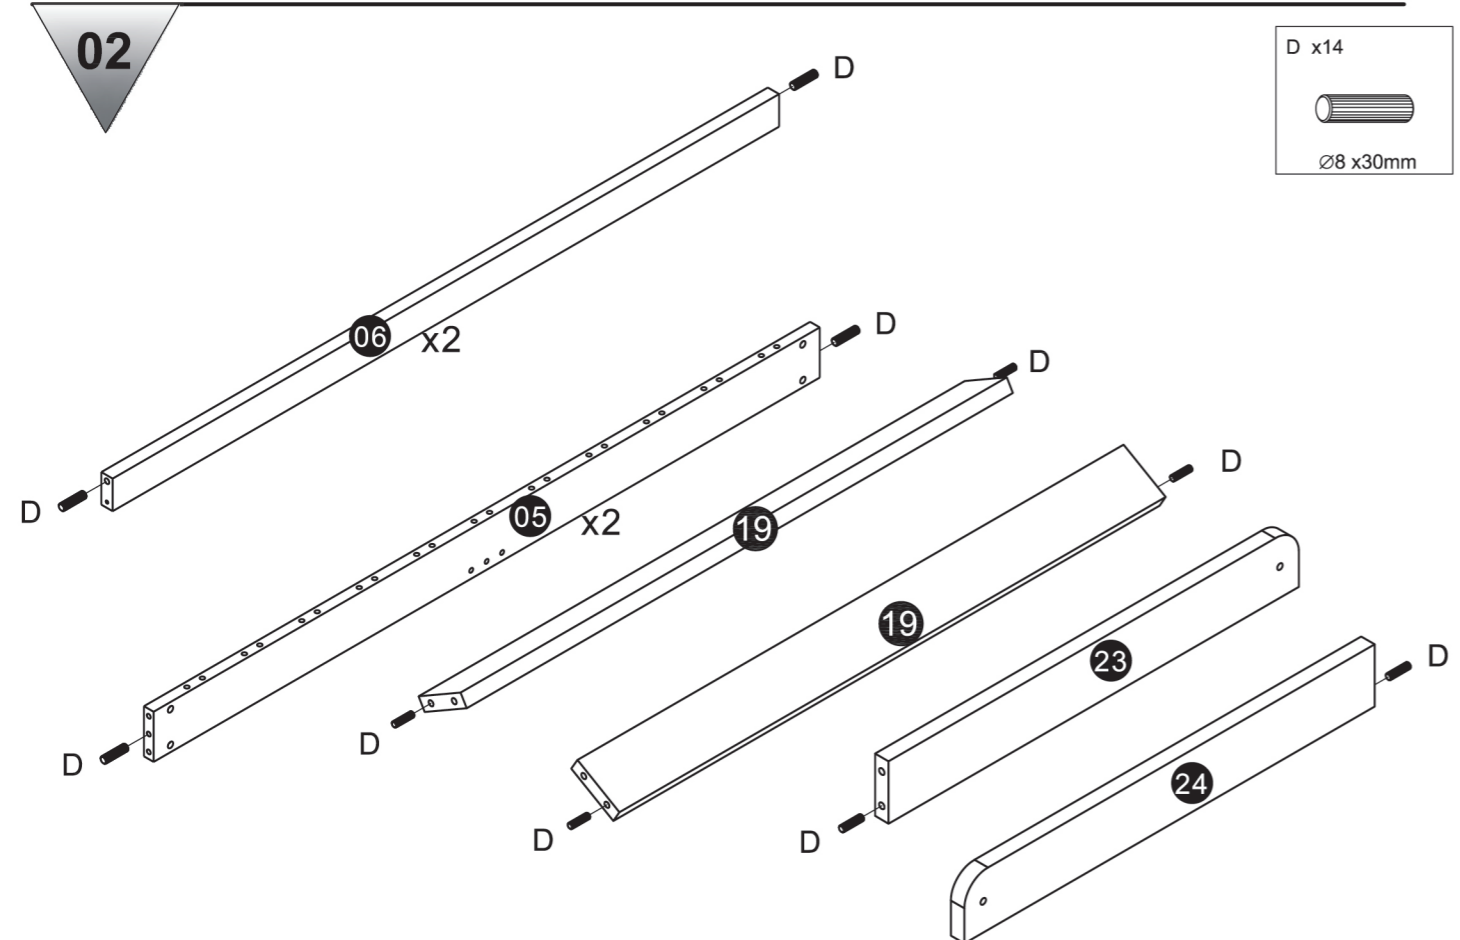

140x200cm Bed

EXPLODED VIEW

HARDWARE

A x12  M6 x90mm	B x8 	C x16  Ø6 x90mm	D x210  Ø8 x30mm	E x3  M6 x140mm
F x10 	G x10 	H x10 	I x6  M6 x30mm	J x60  Ø4 x30mm
K x2 	L x2 	M x2 	N x4  Ø6 x80mm	O x2 
P x6  Ø7x50mm				

TOOLS

Ruler - Use this ruler to help correctly identify the screws

01

02

19

NO HANGING

17

N x4

 Ø6 x80mm
 L x1

03

D x48

 Ø8 x30mm

18

J x4

 Ø4 x30mm

04

D x120

 Ø8 x30mm

P.:06

P.:11

09

L x1 	A x8 M6 x90mm 	B x8 	C x4 Ø6 x90mm 
---	---	---	---

10

P x4 Ø7x50mm 	G x4 Ø8 x30mm 
--	---