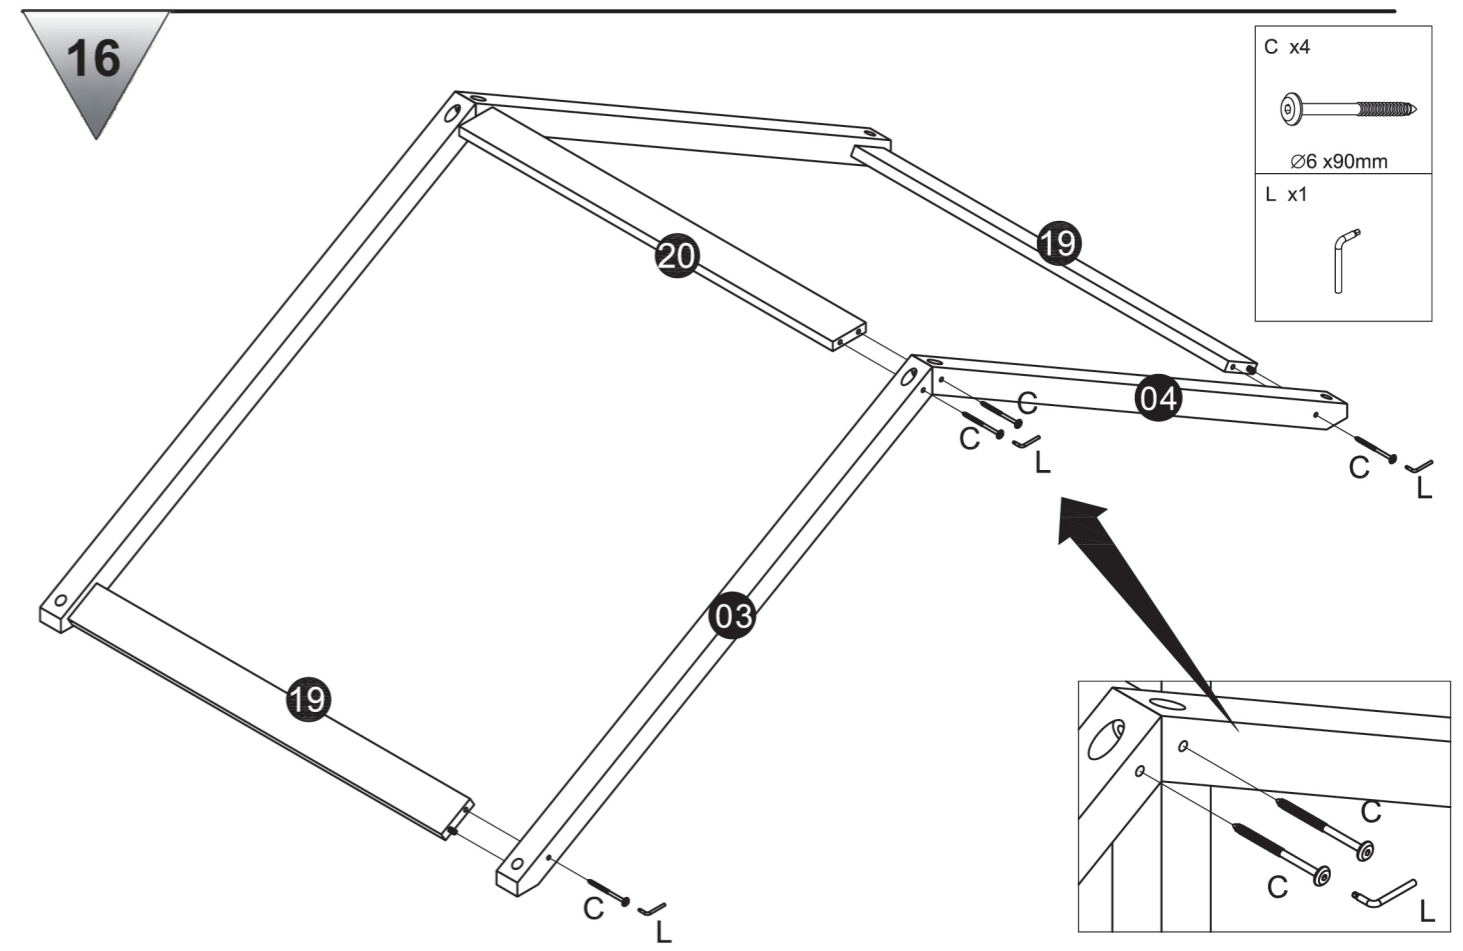

140x200cm Bed

EXPLODED VIEW

HARDWARE

A x12  M6 x90mm	B x8 	C x16  Ø6 x90mm	D x210  Ø8 x30mm	E x3  M6 x140mm
F x10 	G x10 	H x10 	I x6  M6 x30mm	J x60  Ø4 x30mm
K x2 	L x2 	M x2 	N x4  Ø6 x80mm	O x2 
P x6  Ø7x50mm				

 Ø6 x80mm
 L x1

03

D x48

 Ø8 x30mm

18

J x4

 Ø4 x30mm

04

D x120

 Ø8 x30mm

P.:06

P.:11

09

L x1 	A x8 M6 x90mm 	B x8 	C x4 Ø6 x90mm 
---	---	---	---

10

P x4 Ø7x50mm 	G x4 Ø8 x30mm 
--	---

11

G x4 	M x1 	F x4 	H x4 
P x2 Ø7x50mm 	C x4 Ø6 x90mm 	L x1 	A x4 M6 x90mm 

12

J x 26  Ø4 x30mm